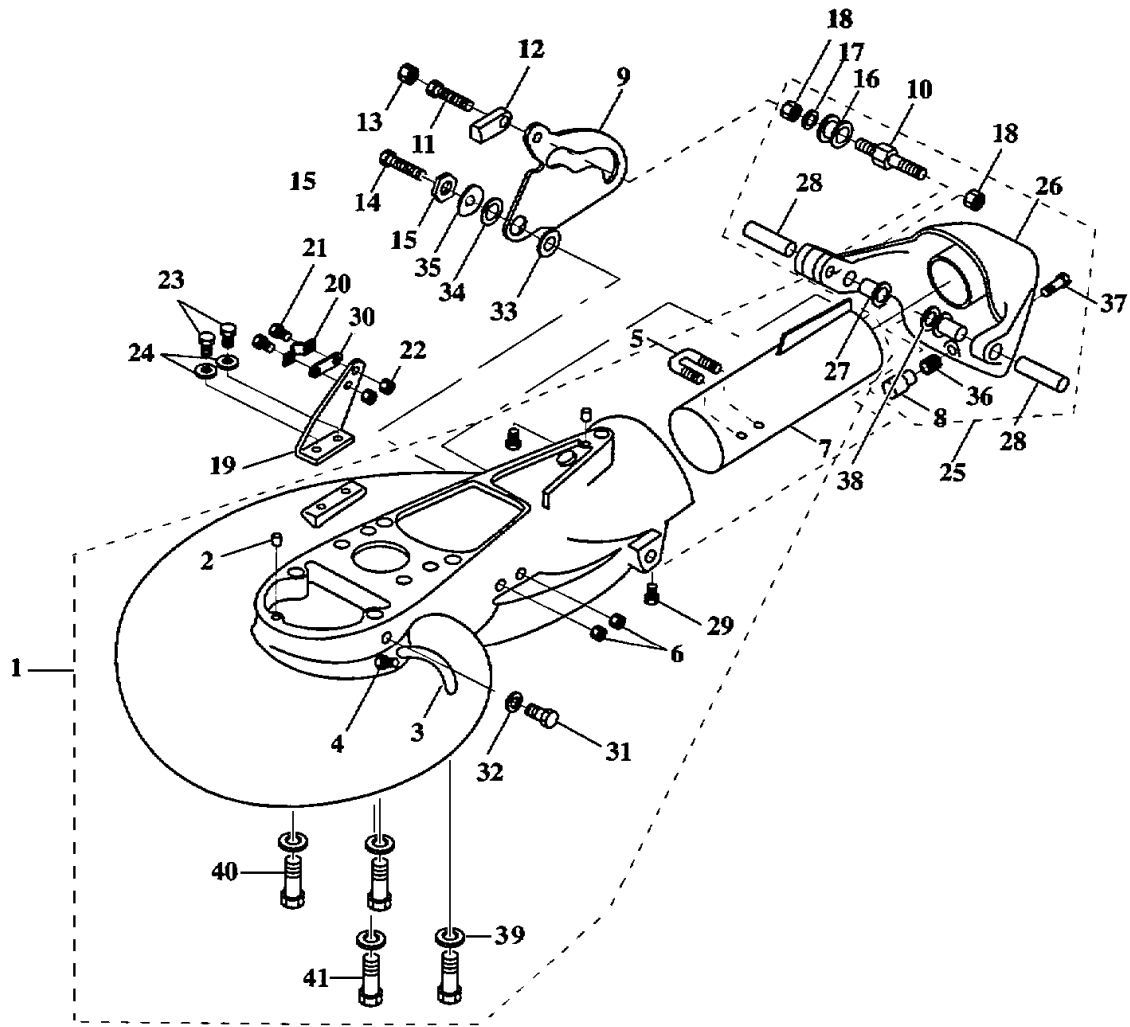

Part List

F40MJHB-PUMP 2003 / MAIN HOUSING F50 60

REF - NO	PART NUMBER	PART NAME	QUANTITY	REMARKS
1	63D-JD001-36-90	MAIN HOUSING	1	
2	6H4-JD006-31-00	DOWEL PIN	2	
3	6H4-JD009-75-00	GREASE HOSE	1	
4	6H4-JD005-39-00	GREASE FITTING	1	
5	6H4-JD008-46-00	U-BOLT	1	
6	6H4-JD006-21-00	NUT, NYLOC	2	
7	6H4-JD000-80-00	EXHAUST TUBE	1	
8	6H4-JD001-16-90	GATE BUMPER	1	
9	6H4-JD001-03-50	SHIFT CAM, MEDIUM	1	
10	6H4-JD001-04-30	SHAFT, ROLLER	1	
11	6H1-JD005-73-00	BOLT	1	
12	63D-JD005-53-02	BALL END	1	
13	6H4-JD006-23-00	NYLOC	1	
14	6H4-JD005-74-10	BOLT, HEX HEAD NYLOC	1	
15	6H4-JD001-03-60	CAM, ECCENTRIC DRILLED	1	
16	6H4-JD001-04-20	SHAFT, ROLLER	1	
17	6H4-JD006-35-00	WASHER, PLAIN	1	
18	6H4-JD006-24-00	NUT, FIBER LOCK	2	
19	6H4-JD001-56-00	BRACKET, CABLE SUPPORT	1	
20	6H4-JD005-43-00	CABLE CLAMP	1	
21	6H4-JD005-61-00	SCREW	2	
22	6H4-JD006-19-00	NUT, FIBER LOCK	2	
23	6H4-JD005-72-00	BOLT	2	
24	6H4-JD006-35-00	WASHER, PLAIN	2	
25	6H4-JD001-17-60	GATE ASSY. MED CAM	1	
26	6H4-JD011-75-01	REVERSE GATE, MEDIUM	1	
27	6H4-JD005-35-00	NYLON SLEEVE	2	
28	6H4-JD008-22-00	PIN, REVERSE PIVOT	2	
29	6H4-JD005-74-00	BOLT	2	
30	6H4-JD005-42-00	SHIM	1	
31	6H4-JD001-02-40	FLUSH SCREW	1	
32	6H4-JD001-02-50	WASHER, FIBER M8	1	
33	6H4-JD001-03-70	BUSHING, CAM	1	
34	6H4-JD001-03-80	WASHER, CAM	1	
35	6H4-JD001-03-90	SHIM, CAM	2	
36	6H4-JD001-17-00	SPRING, GATE BUMPER	1	
37	67C-JD005-59-02	SCREW, NYLOC	1	
38	6H4-JD001-17-70	WASHER, SPRING	1	
39	6H4-JD006-40-00	WASHER, SPRING LOCK	4	
40	6H4-JD006-03-00	BOLT, 5/16"-18 X 2-1/2"	2	
41	6H4-JD005-99-00	BOLT, HEX HEAD	2