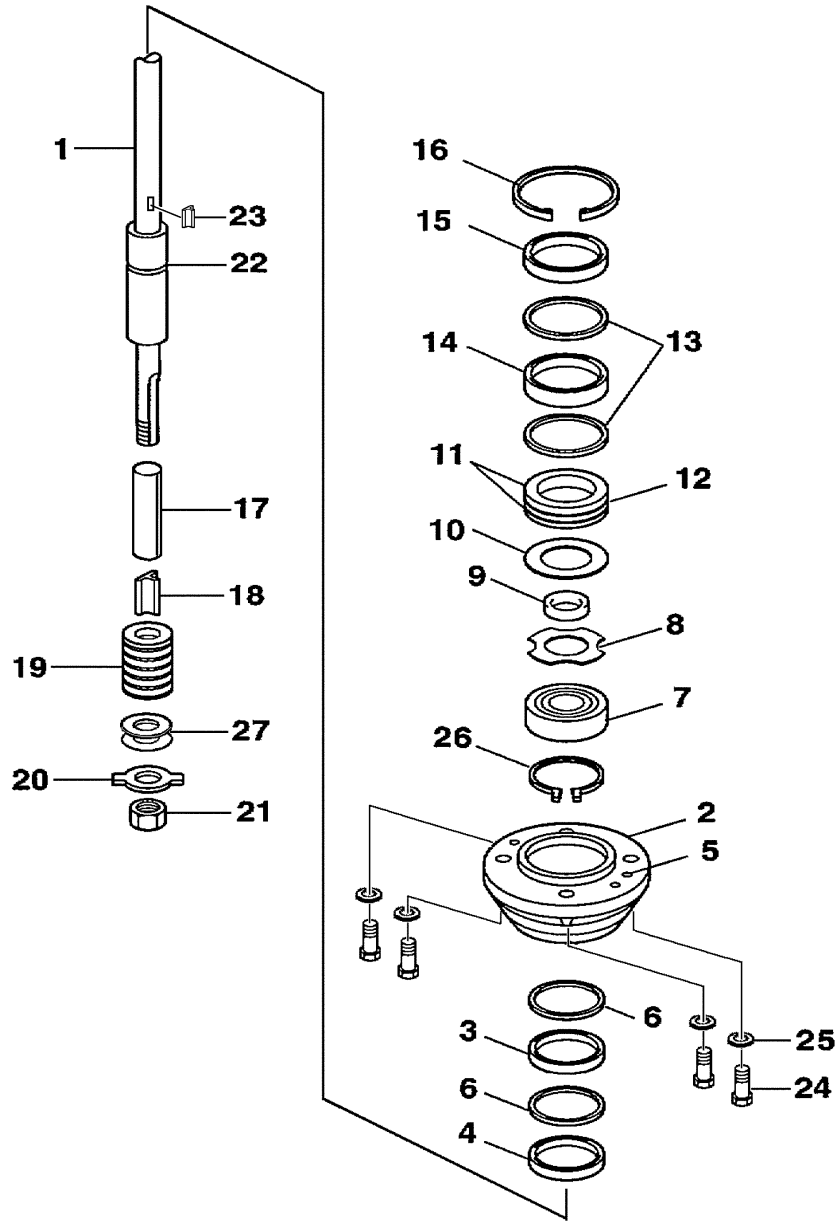

# Part List

F40MJHB-PUMP 2003 / WATER PUMP ADAPTER F40

REF - NO	PART NUMBER	PART NAME	QUANTITY	REMARKS
1	63D-JD001-36-00	ADAPTER PLATE (AJ)	1	
2	63D-JD001-37-70	EXTENSION, WATER TUBE	1	
3	663-44366-00-00	DAMPER, WATER SEAL 2	1	
4	67C-JD016-49-00	SPACER, WATER TUBE	1	
5	6H4-JD006-16-00	DOWEL PIN	2	
6	93604-08062-00	PIN, DOWEL	2	
7	67C-JD016-51-00	SHIFT ROD GIUIDE AJ-43	1	
8	67C-JD016-50-00	CUSHION, SHIFT ROD GUIDE	1	
9	6H4-JD006-07-00	BOLT	1	
10	6H4-JD005-91-00	BOLT	5	
11	6H4-JD006-40-00	WASHER, SPRING LOCK	5	
12	6H4-JD005-92-00	BOLT	4	
13	6H4-JD006-36-00	WASHER, LOCK M10	4	
14	67C-44311-10-00	HOUSING, WATER PUMP	1	
15	63D-44322-00-00	.INSERT, CARTRIDGE	1	
16	6H4-44352-02-00	.IMPELLER	1	
17	93210-59MG7-00	.O-RING	1	
18	66T-44323-00-00	.OUTER PLATE, CARTRIDGE	1	
19	63D-44316-00-00	.GASKET, WATER PUMP	1	

# Part List

F40MJHB-PUMP 2003 / TILLER STEERING SHIFT CABLE F40

REF - NO	PART NUMBER	PART NAME	QUANTITY	REMARKS
1	67F-JD001-56-61	CABLE, SHIFT ASSEMBLY AJS-43	1	
2	63D-JD000-54-71	.CABLE	1	OPTIONAL
2	63D-JD005-47-00	.CABLE, SHIFT 4'	1	
3	63D-JD006-21-01	.NUT, HEX 10-32	2	
4	6H4-JD005-43-00	.CABLE CLAMP	1	
5	6H4-JD005-42-00	.SHIM	1	
6	6H4-JD006-21-00	.NUT, NYLOC	3	
7	67F-JD000-15-67	.SCREW, ROD END	1	
8	67F-JD005-53-01	.BALL END #10	1	
9	6H4-JD005-58-00	.SCREW, FIL HD SLOTTED	2	
10	67F-JD000-15-69	.SHIM WASHER, LARGE	1	
11	67F-JD000-15-68	.SHIM WASHER, SMALL	1	

# Part List

F40MJHB-PUMP 2003 / INTAKE ASSEMBLY F50 60

REF - NO	PART NUMBER	PART NAME	QUANTITY	REMARKS
1	6H4-JD000-31-21	INTAKE ASSEMBLY 6-1/8	1	
2	6H4-JD000-07-00	INTAKE CASING 6-1/8	1	
3	6H4-JD000-93-22	LINER 6-1/8 W/HARDWARE	1	REF #. 6 & 7
4	6H4-JD000-16-00	GRILL BAR	9	
5	6H4-JD000-14-00	GRILL ROD	2	
6	6H4-JD005-72-00	BOLT	2	
7	6H4-JD000-38-00	WASHER, SPRING LOCK 1/4	2	
8	6H4-JD000-08-22	IMPELLER	1	
9	6H1-JD005-73-00	BOLT	6	