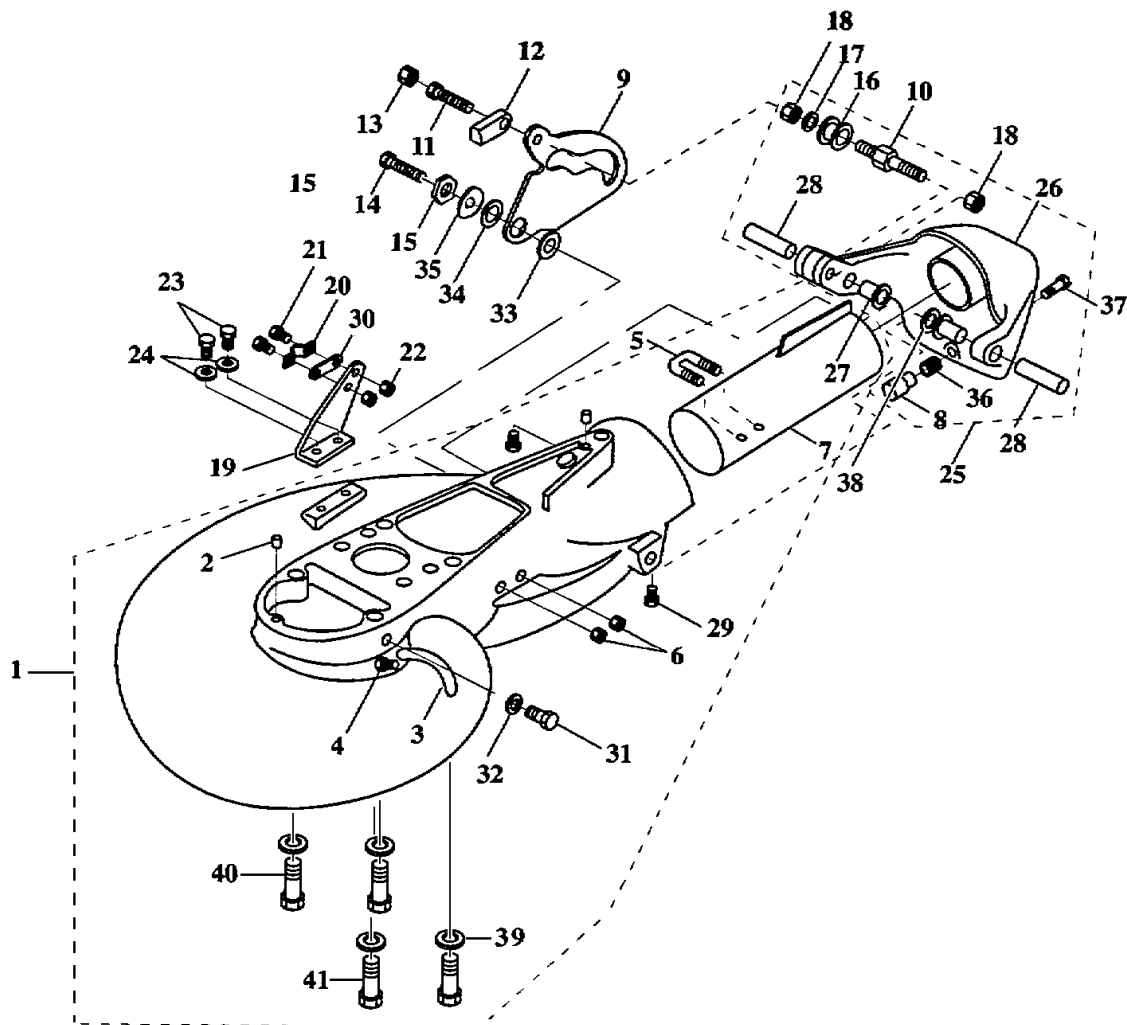

Part List

F40MJHB-PUMP 2003 / MAIN HOUSING F40

REF - NO	PART NUMBER	PART NAME	QUANTITY	REMARKS
1	63D-JD001-36-90	MAIN HOUSING	1	
2	6H4-JD006-31-00	DOWEL PIN	2	
3	6H4-JD009-75-00	GREASE HOSE	1	
4	6H4-JD005-39-00	GREASE FITTING	1	
5	6H4-JD008-46-00	U-BOLT	1	
6	6H4-JD006-21-00	NUT, NYLOC	2	
7	6H4-JD000-80-00	EXHAUST TUBE	1	
8	6H4-JD001-16-90	GATE BUMPER	1	
9	6H4-JD001-03-50	SHIFT CAM, MEDIUM	1	
10	6H4-JD001-04-30	SHAFT, ROLLER	1	
11	6H1-JD005-73-00	BOLT	1	
12	63D-JD005-53-02	BALL END	1	
13	6H4-JD006-23-00	NYLOC	1	
14	6H4-JD005-74-10	BOLT, HEX HEAD NYLOC	1	
15	6H4-JD001-03-60	CAM, ECCENTRIC DRILLED	1	
16	6H4-JD001-04-20	SHAFT, ROLLER	1	
17	6H4-JD006-35-00	WASHER, PLAIN	1	
18	6H4-JD006-24-00	NUT, FIBER LOCK	2	
19	6H4-JD001-56-00	BRACKET, CABLE SUPPORT	1	
20	6H4-JD005-43-00	CABLE CLAMP	1	
21	6H4-JD005-61-00	SCREW	2	
22	6H4-JD006-19-00	NUT, FIBER LOCK	2	
23	6H4-JD005-72-00	BOLT	2	
24	6H4-JD006-35-00	WASHER, PLAIN	2	
25	6H4-JD001-17-60	GATE ASSY. MED CAM	1	
26	6H4-JD011-75-01	REVERSE GATE, MEDIUM	1	
27	6H4-JD005-35-00	NYLON SLEEVE	2	
28	6H4-JD008-22-00	PIN, REVERSE PIVOT	2	
29	6H4-JD005-74-00	BOLT	2	
30	6H4-JD005-42-00	SHIM	1	
31	6H4-JD001-02-40	FLUSH SCREW	1	
32	6H4-JD001-02-50	WASHER, FIBER M8	1	
33	6H4-JD001-03-70	BUSHING, CAM	1	
34	6H4-JD001-03-80	WASHER, CAM	1	
35	6H4-JD001-03-90	SHIM, CAM	2	
36	6H4-JD001-17-00	SPRING, GATE BUMPER	1	
37	67C-JD005-59-02	SCREW, NYLOC	1	
38	6H4-JD001-17-70	WASHER, SPRING	1	
39	6H4-JD006-40-00	WASHER, SPRING LOCK	4	
40	6H4-JD006-03-00	BOLT, 5/16"-18 X 2-1/2"	2	
41	6H4-JD005-99-00	BOLT, HEX HEAD	2