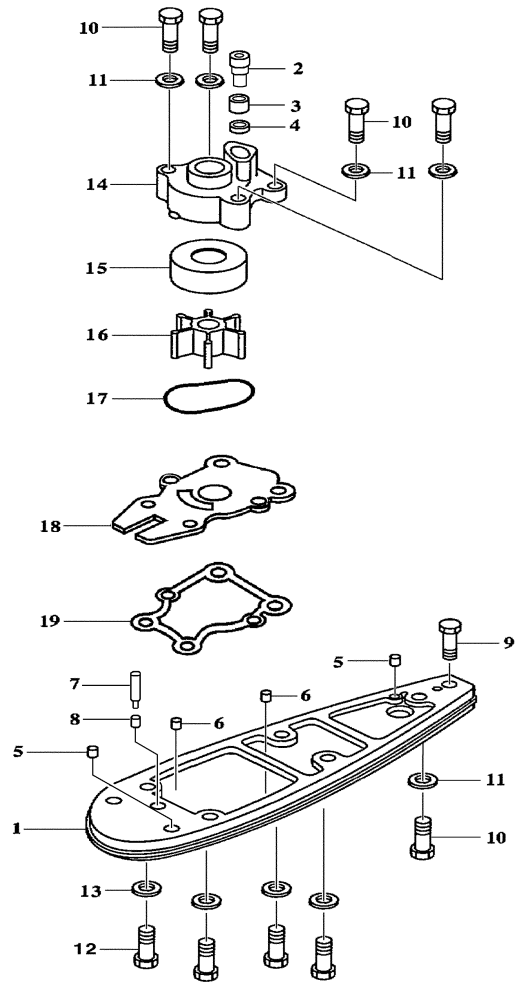

## Part List

F40MJHB-PUMP 2003 / MAIN HOUSING F40

REF - NO	PART NUMBER	PART NAME	QUANTITY	REMARKS
1	63D-JD001-36-90	MAIN HOUSING	1	
2	6H4-JD006-31-00	DOWEL PIN	2	
3	6H4-JD009-75-00	GREASE HOSE	1	
4	6H4-JD005-39-00	GREASE FITTING	1	
5	6H4-JD008-46-00	U-BOLT	1	
6	6H4-JD006-21-00	NUT, NYLOC	2	
7	6H4-JD000-80-00	EXHAUST TUBE	1	
8	6H4-JD001-16-90	GATE BUMPER	1	
9	6H4-JD001-03-50	SHIFT CAM, MEDIUM	1	
10	6H4-JD001-04-30	SHAFT, ROLLER	1	
11	6H1-JD005-73-00	BOLT	1	
12	63D-JD005-53-02	BALL END	1	
13	6H4-JD006-23-00	NYLOC	1	
14	6H4-JD005-74-10	BOLT, HEX HEAD NYLOC	1	
15	6H4-JD001-03-60	CAM, ECCENTRIC DRILLED	1	
16	6H4-JD001-04-20	SHAFT, ROLLER	1	
17	6H4-JD006-35-00	WASHER, PLAIN	1	
18	6H4-JD006-24-00	NUT, FIBER LOCK	2	
19	6H4-JD001-56-00	BRACKET, CABLE SUPPORT	1	
20	6H4-JD005-43-00	CABLE CLAMP	1	
21	6H4-JD005-61-00	SCREW	2	
22	6H4-JD006-19-00	NUT, FIBER LOCK	2	
23	6H4-JD005-72-00	BOLT	2	
24	6H4-JD006-35-00	WASHER, PLAIN	2	
25	6H4-JD001-17-60	GATE ASSY. MED CAM	1	
26	6H4-JD011-75-01	REVERSE GATE, MEDIUM	1	
27	6H4-JD005-35-00	NYLON SLEEVE	2	
28	6H4-JD008-22-00	PIN, REVERSE PIVOT	2	
29	6H4-JD005-74-00	BOLT	2	
30	6H4-JD005-42-00	SHIM	1	
31	6H4-JD001-02-40	FLUSH SCREW	1	
32	6H4-JD001-02-50	WASHER, FIBER M8	1	
33	6H4-JD001-03-70	BUSHING, CAM	1	
34	6H4-JD001-03-80	WASHER, CAM	1	
35	6H4-JD001-03-90	SHIM, CAM	2	
36	6H4-JD001-17-00	SPRING, GATE BUMPER	1	
37	67C-JD005-59-02	SCREW, NYLOC	1	
38	6H4-JD001-17-70	WASHER, SPRING	1	
39	6H4-JD006-40-00	WASHER, SPRING LOCK	4	
40	6H4-JD006-03-00	BOLT, 5/16"-18 X 2-1/2"	2	
41	6H4-JD005-99-00	BOLT, HEX HEAD	2	