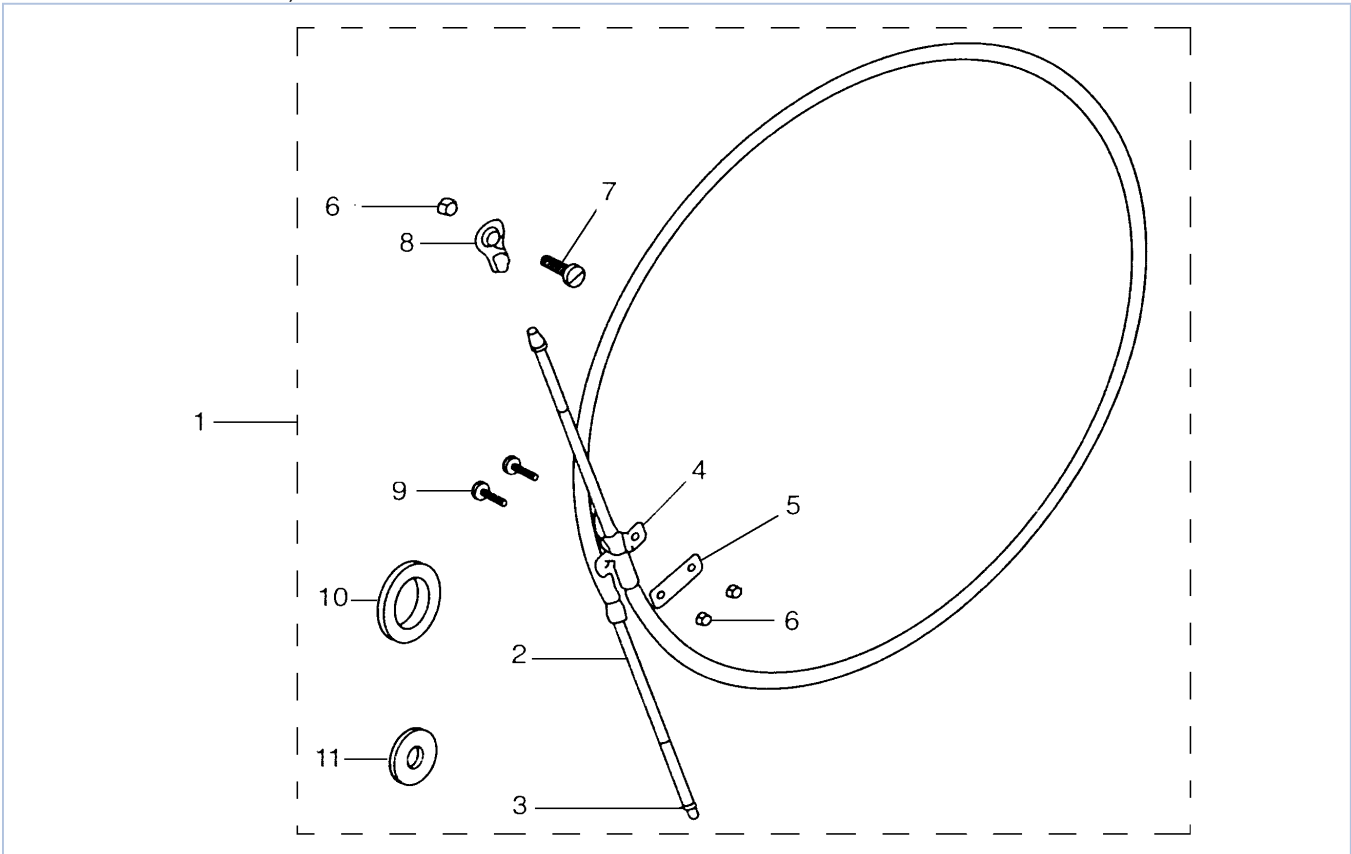

# Part List

F40MJHB-PUMP 2003 / WATER PUMP ADAPTER F40

REF - NO	PART NUMBER	PART NAME	QUANTITY	REMARKS
1	63D-JD001-36-00	ADAPTER PLATE (AJ)	1	
2	63D-JD001-37-70	EXTENSION, WATER TUBE	1	
3	663-44366-00-00	DAMPER, WATER SEAL 2	1	
4	67C-JD016-49-00	SPACER, WATER TUBE	1	
5	6H4-JD006-16-00	DOWEL PIN	2	
6	93604-08062-00	PIN, DOWEL	2	
7	67C-JD016-51-00	SHIFT ROD GIUIDE AJ-43	1	
8	67C-JD016-50-00	CUSHION, SHIFT ROD GUIDE	1	
9	6H4-JD006-07-00	BOLT	1	
10	6H4-JD005-91-00	BOLT	5	
11	6H4-JD006-40-00	WASHER, SPRING LOCK	5	
12	6H4-JD005-92-00	BOLT	4	
13	6H4-JD006-36-00	WASHER, LOCK M10	4	
14	67C-44311-10-00	HOUSING, WATER PUMP	1	
15	63D-44322-00-00	.INSERT, CARTRIDGE	1	
16	6H4-44352-02-00	.IMPELLER	1	
17	93210-59MG7-00	.O-RING	1	
18	66T-44323-00-00	.OUTER PLATE, CARTRIDGE	1	
19	63D-44316-00-00	.GASKET, WATER PUMP	1	