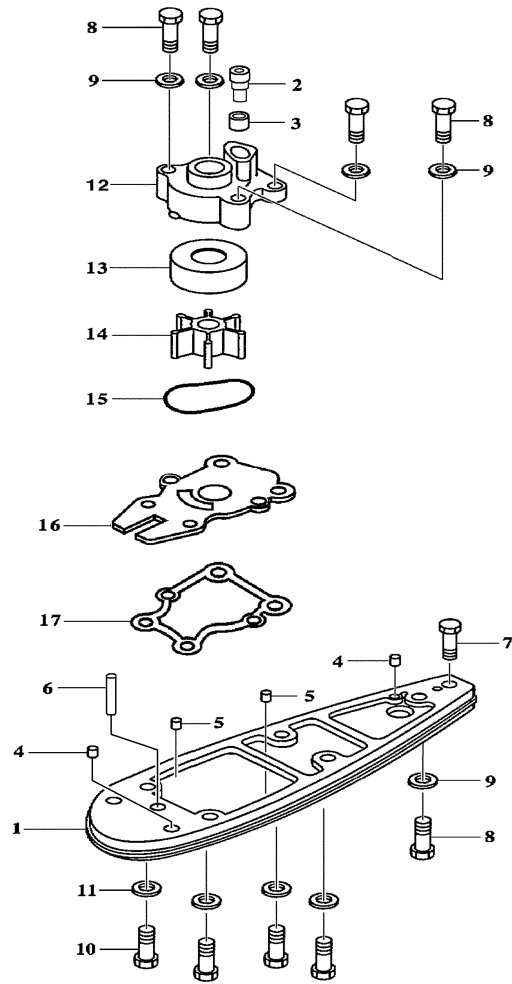

Part List

F40MJHB-PUMP 2003 / WATER PUMP ADAPTER F50 60

REF - NO	PART NUMBER	PART NAME	QUANTITY	REMARKS
1	63D-JD001-36-60	ADAPTER PLATE (AJ)	1	
2	63D-JD001-37-70	EXTENSION, WATER TUBE	1	
3	663-44366-00-00	DAMPER, WATER SEAL 2	1	
4	6H4-JD006-16-60	PIN, DOWEL	2	
5	93604-08062-00	PIN, DOWEL	2	
6	63D-JD001-37-80	SHIFT ROD GUIDE, BRASS	1	
7	6H4-JD006-07-00	BOLT	1	
8	6H4-JD005-91-00	BOLT	5	
9	6H4-JD006-40-00	WASHER, SPRING LOCK	5	
10	6H4-JD005-92-00	BOLT	4	
11	6H4-JD006-36-00	WASHER, LOCK M10	4	
12	62Y-44311-10-00	HOUSING, WATER PUMP	1	
13	63D-44322-00-00	.INSERT, CARTRIDGE	1	
14	6H3-44352-00-00	.IMPELLER	1	
15	93210-59MG7-00	.O-RING	1	
16	63D-44323-00-00	.OUTER PLATE, CARTRIDGE	1	
17	63D-44316-00-00	.GASKET, WATER PUMP	1	

Part Notes

F40MJHB-PUMP 2003 / WATER PUMP ADAPTER F50 60

PART NUMBER	NOTE TEXT
6H3-44352-00-00	OEM: This part number is among the Top 100 Most Popular Marine Maintenance Parts as of February 2013.