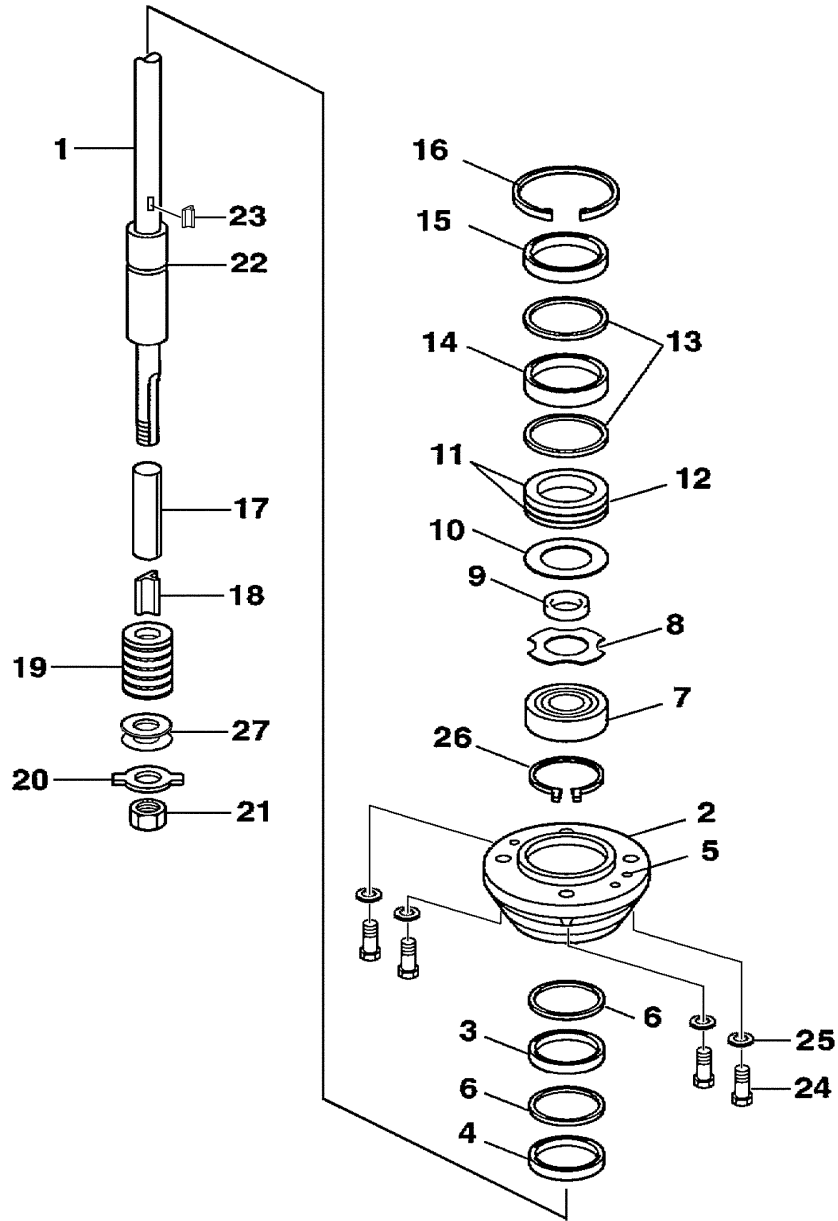

# Part List

F40MJHB-PUMP 2003 / INTAKE ASSEMBLY F40

REF - NO	PART NUMBER	PART NAME	QUANTITY	REMARKS
1	6H4-JD000-31-21	INTAKE ASSEMBLY 6-1/8	1	
2	6H4-JD000-07-00	.INTAKE CASING 6-1/8	1	
3	6H4-JD000-93-22	.LINER 6-1/8 W/HARDWARE	1	REF # 6 & 7
4	6H4-JD000-16-00	.GRILL BAR	1	
5	6H4-JD000-14-00	.GRILL ROD	2	
6	6H4-JD005-72-00	.BOLT	2	
7	6H4-JD006-38-00	.WASHER, SPRING LOCK	2	
8	6H4-JD000-08-22	IMPELLER	1	
9	6H1-JD005-73-00	.BOLT	6	

## Part List

F40MJHB-PUMP 2003 / MAIN HOUSING F40

REF - NO	PART NUMBER	PART NAME	QUANTITY	REMARKS
1	63D-JD001-36-90	MAIN HOUSING	1	
2	6H4-JD006-31-00	DOWEL PIN	2	
3	6H4-JD009-75-00	GREASE HOSE	1	
4	6H4-JD005-39-00	GREASE FITTING	1	
5	6H4-JD008-46-00	U-BOLT	1	
6	6H4-JD006-21-00	NUT, NYLOC	2	
7	6H4-JD000-80-00	EXHAUST TUBE	1	
8	6H4-JD001-16-90	GATE BUMPER	1	
9	6H4-JD001-03-50	SHIFT CAM, MEDIUM	1	
10	6H4-JD001-04-30	SHAFT, ROLLER	1	
11	6H1-JD005-73-00	BOLT	1	
12	63D-JD005-53-02	BALL END	1	
13	6H4-JD006-23-00	NYLOC	1	
14	6H4-JD005-74-10	BOLT, HEX HEAD NYLOC	1	
15	6H4-JD001-03-60	CAM, ECCENTRIC DRILLED	1	
16	6H4-JD001-04-20	SHAFT, ROLLER	1	
17	6H4-JD006-35-00	WASHER, PLAIN	1	
18	6H4-JD006-24-00	NUT, FIBER LOCK	2	
19	6H4-JD001-56-00	BRACKET, CABLE SUPPORT	1	
20	6H4-JD005-43-00	CABLE CLAMP	1	
21	6H4-JD005-61-00	SCREW	2	
22	6H4-JD006-19-00	NUT, FIBER LOCK	2	
23	6H4-JD005-72-00	BOLT	2	
24	6H4-JD006-35-00	WASHER, PLAIN	2	
25	6H4-JD001-17-60	GATE ASSY. MED CAM	1	
26	6H4-JD011-75-01	REVERSE GATE, MEDIUM	1	
27	6H4-JD005-35-00	NYLON SLEEVE	2	
28	6H4-JD008-22-00	PIN, REVERSE PIVOT	2	
29	6H4-JD005-74-00	BOLT	2	
30	6H4-JD005-42-00	SHIM	1	
31	6H4-JD001-02-40	FLUSH SCREW	1	
32	6H4-JD001-02-50	WASHER, FIBER M8	1	
33	6H4-JD001-03-70	BUSHING, CAM	1	
34	6H4-JD001-03-80	WASHER, CAM	1	
35	6H4-JD001-03-90	SHIM, CAM	2	
36	6H4-JD001-17-00	SPRING, GATE BUMPER	1	
37	67C-JD005-59-02	SCREW, NYLOC	1	
38	6H4-JD001-17-70	WASHER, SPRING	1	
39	6H4-JD006-40-00	WASHER, SPRING LOCK	4	
40	6H4-JD006-03-00	BOLT, 5/16"-18 X 2-1/2"	2	
41	6H4-JD005-99-00	BOLT, HEX HEAD	2	