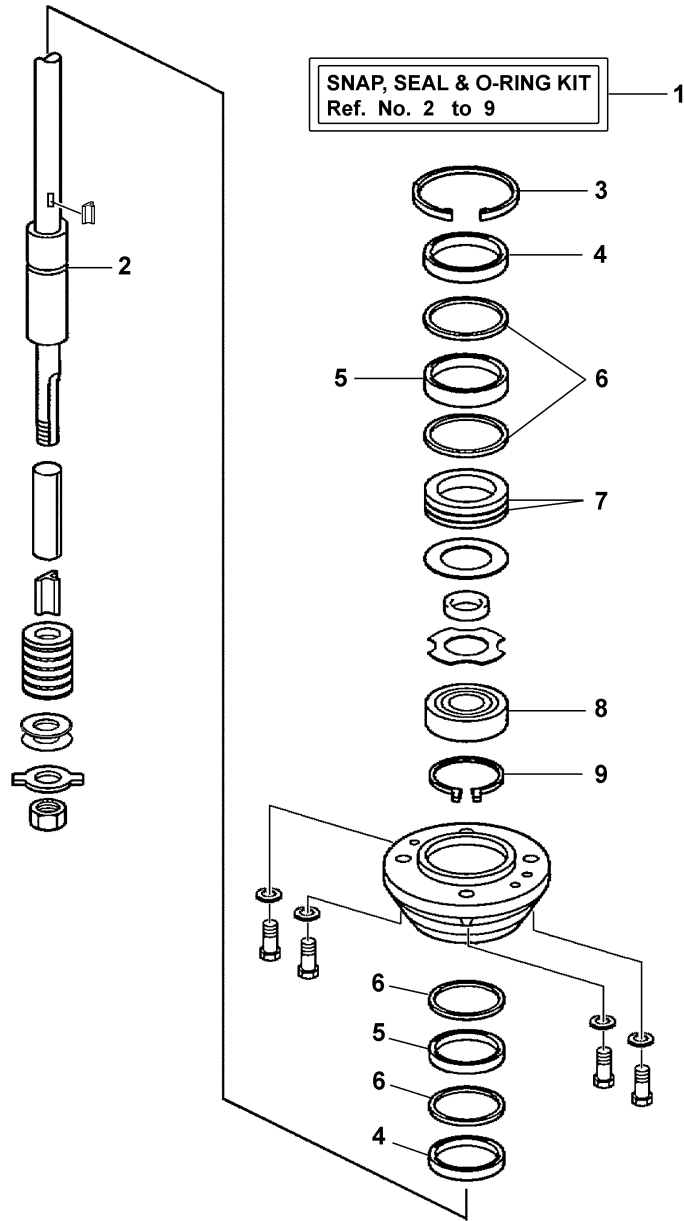

## Part List

F40MJHB-PUMP 2003 / WATER PUMP ADAPTER F50 60

REF - NO	PART NUMBER	PART NAME	QUANTITY	REMARKS
1	63D-JD001-36-60	ADAPTER PLATE (AJ)	1	
2	63D-JD001-37-70	EXTENSION, WATER TUBE	1	
3	663-44366-00-00	DAMPER, WATER SEAL 2	1	
4	6H4-JD006-16-60	PIN, DOWEL	2	
5	93604-08062-00	PIN, DOWEL	2	
6	63D-JD001-37-80	SHIFT ROD GUIDE, BRASS	1	
7	6H4-JD006-07-00	BOLT	1	
8	6H4-JD005-91-00	BOLT	5	
9	6H4-JD006-40-00	WASHER, SPRING LOCK	5	
10	6H4-JD005-92-00	BOLT	4	
11	6H4-JD006-36-00	WASHER, LOCK M10	4	
12	62Y-44311-10-00	HOUSING, WATER PUMP	1	
13	63D-44322-00-00	.INSERT, CARTRIDGE	1	
14	6H3-44352-00-00	.IMPELLER	1	
15	93210-59MG7-00	.O-RING	1	
16	63D-44323-00-00	.OUTER PLATE, CARTRIDGE	1	
17	63D-44316-00-00	.GASKET, WATER PUMP	1	

# Part List

F40MJHB-PUMP 2003 / TILLER STEERING SHIFT CABLE F50 PORT

REF - NO	PART NUMBER	PART NAME	QUANTITY	REMARKS
1	63D-JD001-38-20	CABLE, SHIFT ASSEMBLY 4'	1	
2	63D-JD000-54-72	.CABLE, SHIFT 5'	1	OPTIONAL
2	63D-JD005-47-00	.CABLE, SHIFT 4'	1	
3	63D-JD006-21-01	.NUT, HEX 10-32	3	
4	6H4-JD005-43-00	.CABLE CLAMP	1	
5	6H4-JD005-61-00	.SCREW	2	
6	6H4-JD006-19-00	.NUT, FIBER LOCK	2	
7	65F-JD005-53-01	.BALL END #10	1	
8	63D-JD005-58-02	.SCREW, PAN HD FIL 10-32 X 34	1	
9	6H4-JD006-37-00	.WASHER, SPRING LOCK #10	1	

# Part List

F40MJHB-PUMP 2003 / TILLER STEERING SHIFT CABLE F60 STBD

REF - NO	PART NUMBER	PART NAME	QUANTITY	REMARKS
1	67F-JD000-15-66	CABLE, SHIFT ASSEMBLY Y100-4	1	
2	62Y-JD000-54-72	.CABLE 5 FT	1	
3	63D-JD006-21-01	.NUT, HEX 10-32	2	
4	6H4-JD005-43-00	.CABLE CLAMP	1	
5	6H4-JD005-42-00	.SHIM	1	
6	6H4-JD006-21-00	.NUT, NYLOC	3	
7	67F-JD000-15-67	.SCREW, ROD END	1	
8	67F-JD005-53-01	.BALL END #10	1	
9	6H4-JD005-58-00	.SCREW, FIL HD SLOTTED	2	
10	67F-JD000-15-68	.SHIM WASHER, SMALL	1	
11	67F-JD000-15-69	.SHIM WASHER, LARGE	1	