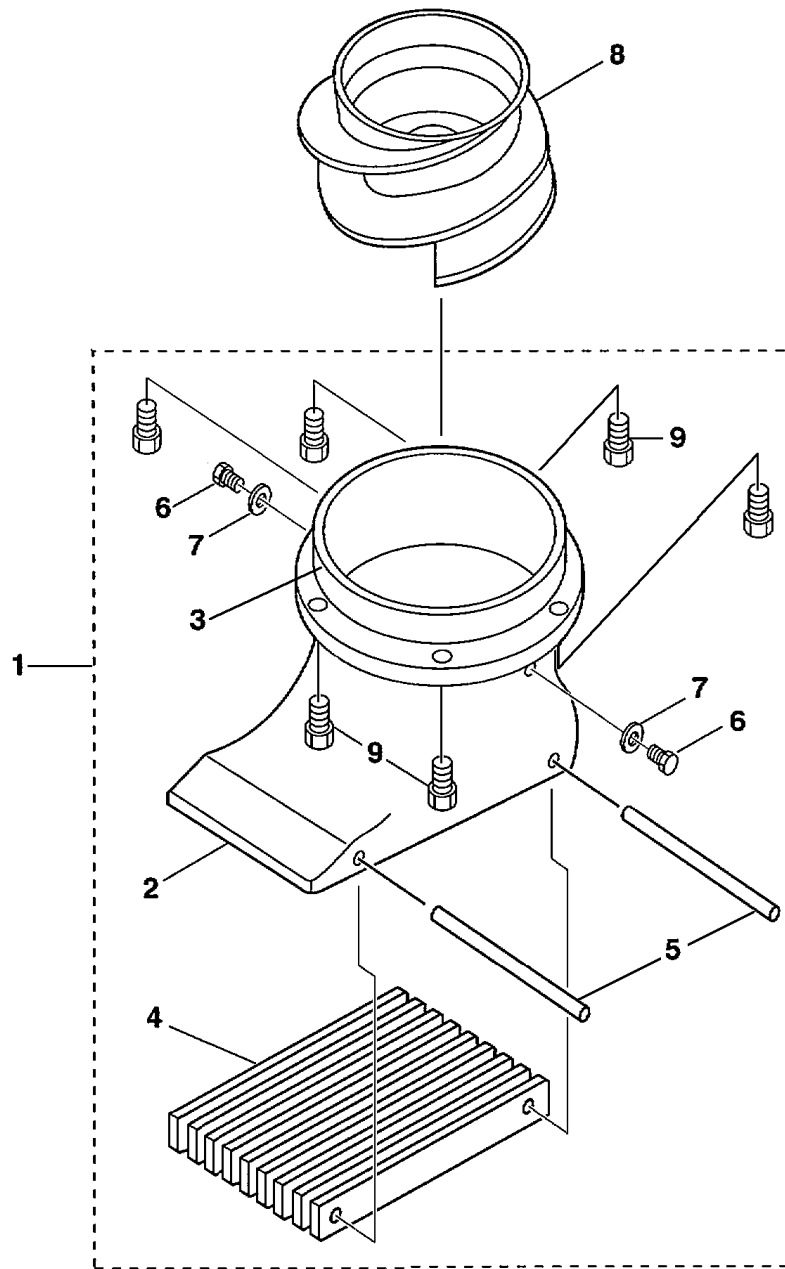

# Part List

F40MJHB-PUMP 2003 / WATER PUMP ADAPTER F40

REF - NO	PART NUMBER	PART NAME	QUANTITY	REMARKS
1	63D-JD001-36-00	ADAPTER PLATE (AJ)	1	
2	63D-JD001-37-70	EXTENSION, WATER TUBE	1	
3	663-44366-00-00	DAMPER, WATER SEAL 2	1	
4	67C-JD016-49-00	SPACER, WATER TUBE	1	
5	6H4-JD006-16-00	DOWEL PIN	2	
6	93604-08062-00	PIN, DOWEL	2	
7	67C-JD016-51-00	SHIFT ROD GIUIDE AJ-43	1	
8	67C-JD016-50-00	CUSHION, SHIFT ROD GUIDE	1	
9	6H4-JD006-07-00	BOLT	1	
10	6H4-JD005-91-00	BOLT	5	
11	6H4-JD006-40-00	WASHER, SPRING LOCK	5	
12	6H4-JD005-92-00	BOLT	4	
13	6H4-JD006-36-00	WASHER, LOCK M10	4	
14	67C-44311-10-00	HOUSING, WATER PUMP	1	
15	63D-44322-00-00	.INSERT, CARTRIDGE	1	
16	6H4-44352-02-00	.IMPELLER	1	
17	93210-59MG7-00	.O-RING	1	
18	66T-44323-00-00	.OUTER PLATE, CARTRIDGE	1	
19	63D-44316-00-00	.GASKET, WATER PUMP	1	

# Part List

F40MJHB-PUMP 2003 / TILLER STEERING SHIFT CABLE F40

REF - NO	PART NUMBER	PART NAME	QUANTITY	REMARKS
1	67F-JD001-56-61	CABLE, SHIFT ASSEMBLY AJS-43	1	
2	63D-JD000-54-71	.CABLE	1	OPTIONAL
2	63D-JD005-47-00	.CABLE, SHIFT 4'	1	
3	63D-JD006-21-01	.NUT, HEX 10-32	2	
4	6H4-JD005-43-00	.CABLE CLAMP	1	
5	6H4-JD005-42-00	.SHIM	1	
6	6H4-JD006-21-00	.NUT, NYLOC	3	
7	67F-JD000-15-67	.SCREW, ROD END	1	
8	67F-JD005-53-01	.BALL END #10	1	
9	6H4-JD005-58-00	.SCREW, FIL HD SLOTTED	2	
10	67F-JD000-15-69	.SHIM WASHER, LARGE	1	
11	67F-JD000-15-68	.SHIM WASHER, SMALL	1	