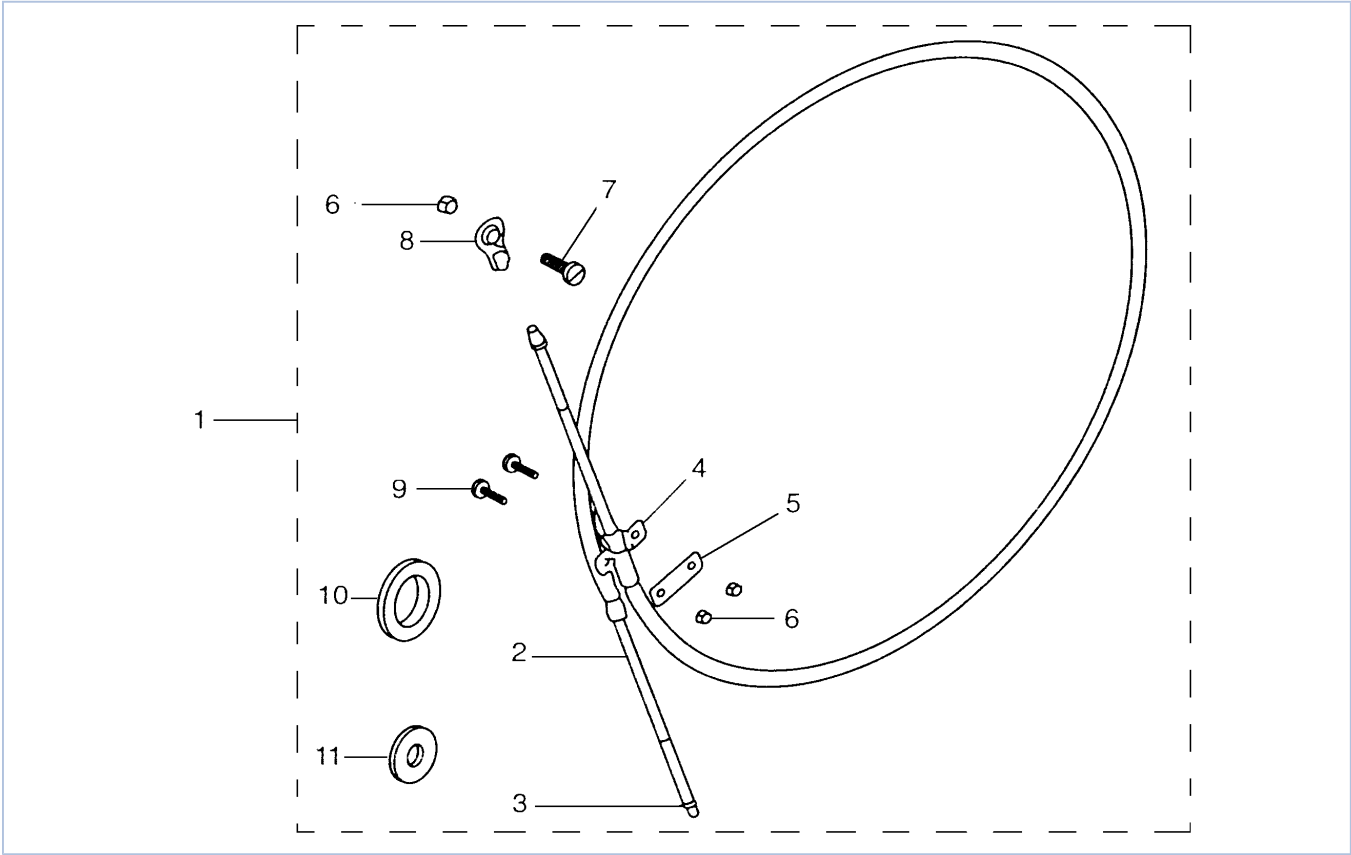

## Part List

F40MJHB-PUMP 2003 / WATER PUMP ADAPTER F50 60

REF - NO	PART NUMBER	PART NAME	QUANTITY	REMARKS
1	63D-JD001-36-60	ADAPTER PLATE (AJ)	1	
2	63D-JD001-37-70	EXTENSION, WATER TUBE	1	
3	663-44366-00-00	DAMPER, WATER SEAL 2	1	
4	6H4-JD006-16-60	PIN, DOWEL	2	
5	93604-08062-00	PIN, DOWEL	2	
6	63D-JD001-37-80	SHIFT ROD GUIDE, BRASS	1	
7	6H4-JD006-07-00	BOLT	1	
8	6H4-JD005-91-00	BOLT	5	
9	6H4-JD006-40-00	WASHER, SPRING LOCK	5	
10	6H4-JD005-92-00	BOLT	4	
11	6H4-JD006-36-00	WASHER, LOCK M10	4	
12	62Y-44311-10-00	HOUSING, WATER PUMP	1	
13	63D-44322-00-00	.INSERT, CARTRIDGE	1	
14	6H3-44352-00-00	.IMPELLER	1	
15	93210-59MG7-00	.O-RING	1	
16	63D-44323-00-00	.OUTER PLATE, CARTRIDGE	1	
17	63D-44316-00-00	.GASKET, WATER PUMP	1	

## Part Notes

F40MJHB-PUMP 2003 / WATER PUMP ADAPTER F50 60

PART NUMBER	NOTE TEXT
6H3-44352-00-00 	OEM: This part number is among the Top 100 Most Popular Marine Maintenance Parts as of February 2013.

# Part List

F40MJHB-PUMP 2003 / TILLER STEERING SHIFT CABLE F50 PORT

REF - NO	PART NUMBER	PART NAME	QUANTITY	REMARKS
1	63D-JD001-38-20	CABLE, SHIFT ASSEMBLY 4'	1	
2	63D-JD000-54-72	.CABLE, SHIFT 5'	1	OPTIONAL
2	63D-JD005-47-00	.CABLE, SHIFT 4'	1	
3	63D-JD006-21-01	.NUT, HEX 10-32	3	
4	6H4-JD005-43-00	.CABLE CLAMP	1	
5	6H4-JD005-61-00	.SCREW	2	
6	6H4-JD006-19-00	.NUT, FIBER LOCK	2	
7	65F-JD005-53-01	.BALL END #10	1	
8	63D-JD005-58-02	.SCREW, PAN HD FIL 10-32 X 34	1	
9	6H4-JD006-37-00	.WASHER, SPRING LOCK #10	1	