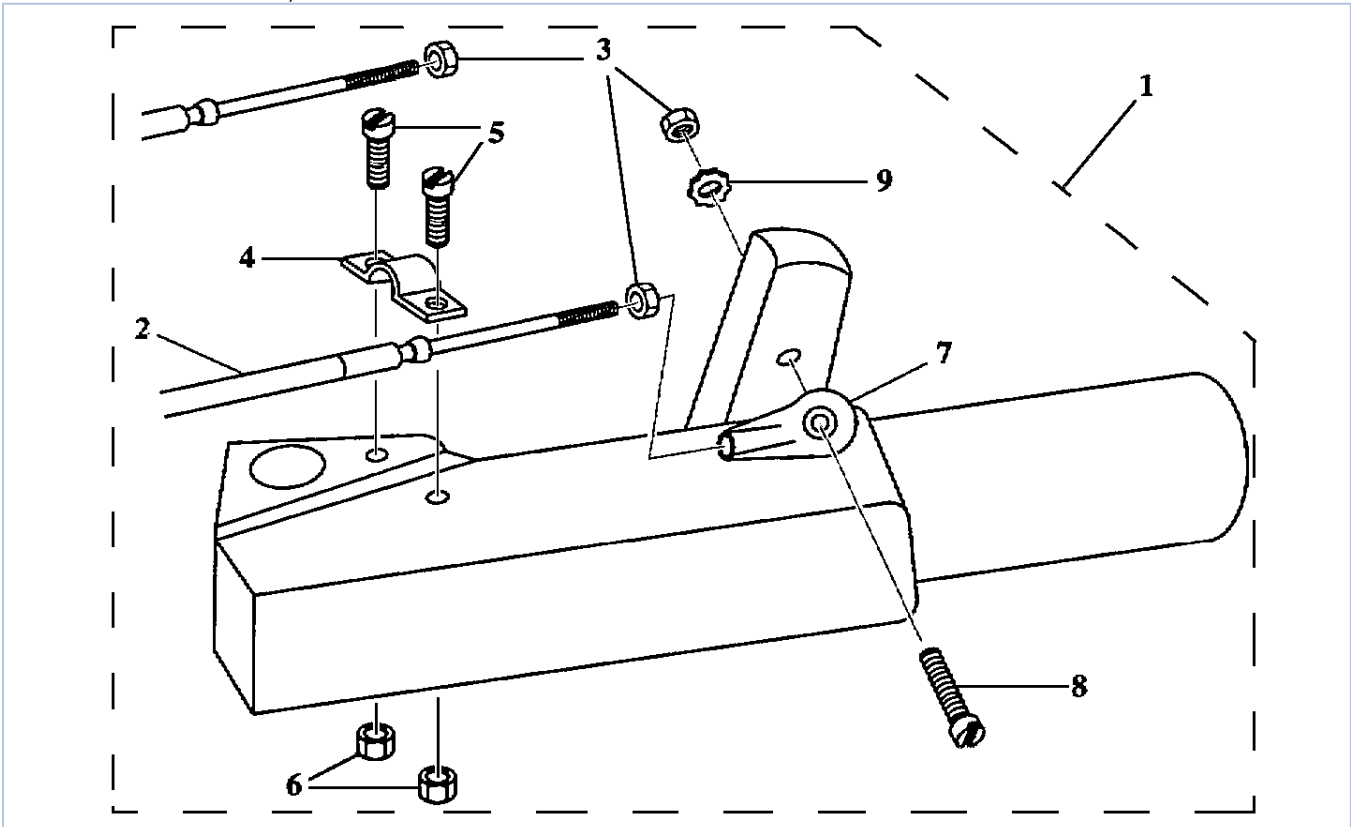

Part List

F40MJHB-PUMP 2003 / TILLER STEERING SHIFT CABLE F50 PORT

REF - NO	PART NUMBER	PART NAME	QUANTITY	REMARKS
1	63D-JD001-38-20	CABLE, SHIFT ASSEMBLY 4'	1	
2	63D-JD000-54-72	.CABLE, SHIFT 5'	1	OPTIONAL
2	63D-JD005-47-00	.CABLE, SHIFT 4'	1	
3	63D-JD006-21-01	.NUT, HEX 10-32	3	
4	6H4-JD005-43-00	.CABLE CLAMP	1	
5	6H4-JD005-61-00	.SCREW	2	
6	6H4-JD006-19-00	.NUT, FIBER LOCK	2	
7	65F-JD005-53-01	.BALL END #10	1	
8	63D-JD005-58-02	.SCREW, PAN HD FIL 10-32 X 34	1	
9	6H4-JD006-37-00	.WASHER, SPRING LOCK #10	1